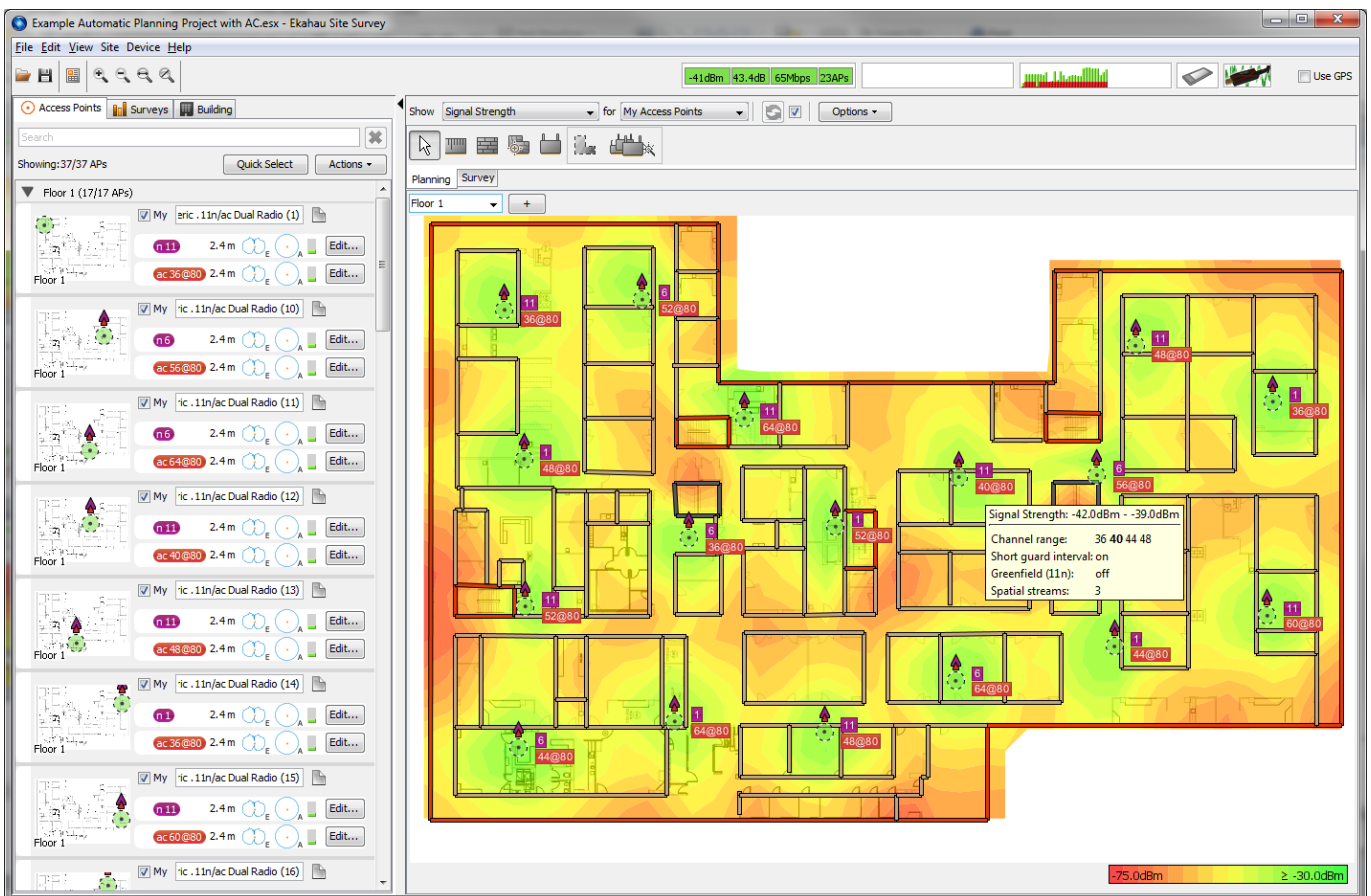

DOWNLOAD

[Ekahau Site Survey Full 17](#)

DOWNLOAD

13 Jul 2017 . . the Ekahau Site Survey and 3D Planner version 9.0 was released on July .. The leading software tools for Wi-Fi professionals. Ekahau Wi-Fi tools include Ekahau Site Survey and Wi-Fi planning, troubleshooting, and spectrum analysis.. Full site survey and network planning capabilities, see Ekahau Site Survey User . points, select Actions > Select None. Chapter 3. User Interface Overview. 17.. LATEST VERSION The latest Ekahau Site Survey version can be downloaded below: www.ekahau.com/download/ess You will need a valid license.. 10 Nov 2015 - 56 min - Uploaded by Ekahau Wi-Fi Design ToolsKeith Parsons talks about designing wireless networks and Ekahau Site Survey training at the .. 17 Mar 2015 - 6 min - Uploaded by Ekahau Wi-Fi Design ToolsEkahau Site Survey 8.0 includes an intelligent Wall Outlining Wizard (WOW) . Ekahau Wi-Fi .. 17 Dec 2017 . Posts about Ekahau Site Survey written by wirednot. . Now that our factory line has reached pretty much full speed, the unit wait time has.. . by visualizations? . 4. What are the different types of Ekahau Site Survey (ESS) visualizations? . Page 17 . Data Rate. Below is a subset of the chart; please go to the link provided for the full downloadable version.. 17 May 2017 . 2017-05-17 offline . Ekahau Site Survey is an enterprise-level Wi-Fi planning, site survey and WLAN . AppNee provides the Ekahau Site Survey Professional Edition (with Planner) multilingual portable full registered.. 28 Jul 2016 - 5 min - Uploaded by The Technology FirmPerforming a Manual Wi-Fi Site Survey for the full article, go to: . .com/wireless .. 9 Jun 2011 - 18 min - Uploaded by Jennifer HuberThis is my first run through with the Ekahau Site Survey application. I don't . 0:00 / 17:56 .. 20 Mar 2018 . Wednesday, January 17, 2018 . and Harley Davidson trust Ekahau Site Survey for their Wi-Fi planning, site survey, . Full Cracked Download.. 7 Jul 2017 - 67 min - Uploaded by Ekahau Wi-Fi Design ToolsWatch our webinar on Ekahau v9.0: All-New Wi-Fi Planner. Two years in the making, version 9.0 .. 9 Aug 2018 . We recently released version 9.2 of Ekahau Site Survey & 3D Planner, which . can be found in the full release notes: . I was invited to speak at the HPE Aruba Atmosphere (#ATM17).. 10 Apr 2013 . The first step in a wireless LAN (WLAN) deployment is to ensure that desired . It has been discovered that many site surveys are not performed . uses the highest available transmit power by default (17 dBm / 50 mW for 2.4 . Note: inSSIDer is not a full solution for wireless packet and spectrum analysis.. Ekahau Site Survey provides advanced tools that can be used to plan, analyze, and measure 802.11ac networks. This allows taking the full benefit of the.. 17 Apr 2014 - 65 min - Uploaded by Ekahau Wi-Fi Design ToolsAdvanced usage of Ekahau Site Survey Wi-Fi Planning / Validation Tool WLPC 2014 .. We're excited to announce that the Ekahau Site Survey (ESSTM) 6.0 version is . to take full advantage of the new features and ensure optimal channel plan and.. Read full post. Highest Rated . 2018 at 5:08am. Cisco does have a free tool to do predictive wireless surveys here: . Our contacts use Ekahau Heatmapper & I believe the home version is free: Here. . alanwang Jan 17th, 2018 at 2:17am.. Ekahau, the Ekahau logo, Ekahau Site Survey, Ekahau Mobile Survey, Ekahau . See the example picture below. Chapter 4. User Interface Overview. 17. d6088ac445